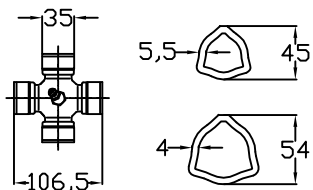

WARNING!

SECTIONS OF THE ASSEMBLY MARKED ARE NOT SHIELDED AND MUST BE SHIELDED BY AN INTERACTIVE GUARDING SYSTEM. BINACCHI S.p.A. DECLINES RESPONSIBILITY IF PROPER GUARD ARE NOT PROVIDED OR MAINTAINED.

TIPO-TYPE
TYP

B8

CLIENTE-CUSTOMER-CLIENT-KUNDE

DANI-TECH A/S -DK-

DATA

18/11/19

RIF.CLIENTE-CUSTOMER REF.-REF.CLIENT-BEZUG KUNDE

ORIGINE

VISTO

MODIFICHE-MODIFICATIONS-ANDERUNGEN-MODIFICACIONES

POTENZA : 95 Cv (540 g/min)
COPPIA : 1240 Nm (540 g/min)

NOTE :